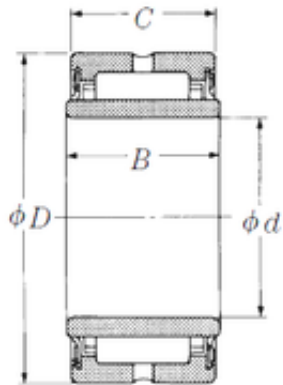

### NSK NA6906TT needle roller bearings

Bearing No. NA6906TT

Size	30x47x31 mm
Bore Diameter	30 mm
Outer Diameter	47 mm
Width	31 mm
d	30 mm
Fw	35 mm
D	47 mm
B	31 mm
C	30 mm
r min.	0,3 mm
Weight	0,19 Kg
Basic dynamic load rating (C)	40 kN
Basic static load rating (C0)	62,5 kN

NA6906TT Bearing 2D drawings and 3D CAD models