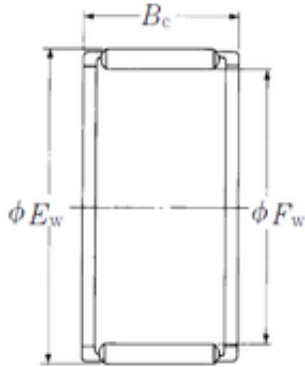

BTE Bearing Power Machinery Co., Ltd.

NSK FWJ-192428 needle roller bearings

Bearing No. FWJ-192428

| | |
|-------------------------------|----------|
| Bore Diameter | 19 mm |
| Outer Diameter | 24 mm |
| Fw | 19 mm |
| Ew | 24 mm |
| Bc | 28 mm |
| Weight | 0,019 Kg |
| Basic dynamic load rating (C) | 23,8 kN |
| Basic static load rating (C0) | 37 kN |

FWJ-192428 Bearing 2D drawings and 3D CAD models