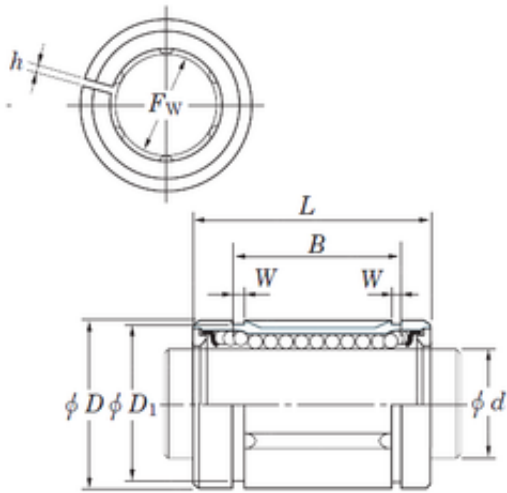

## KOYO SDE16AJMG linear bearings

Bearing No. SDE16AJMG

Size	16x26x24.9 mm
Bore Diameter	16 mm
Outer Diameter	26 mm
Width	24,9 mm
Fw	16 mm
D	26 mm
h	1,5 mm
B	24,9 mm
D1	24,9 mm
L	36 mm
W	1,3 mm
Weight	0,047 Kg
Basic dynamic load rating (C)	319 kN

SDE16AJMG Bearing 2D drawings and 3D CAD models