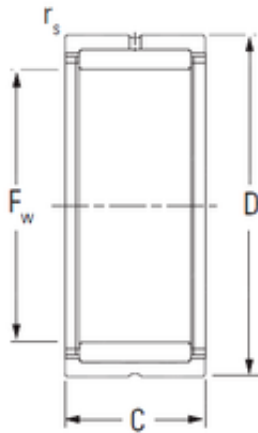

### KOYO NK16/20 needle roller bearings

Bearing No. NK16/20

Size	16x24x20 mm
Bore Diameter	16 mm
Outer Diameter	24 mm
Width	20 mm
F <sub>w</sub>	16 mm
D	24 mm
C	20 mm
r <sub>5</sub> min.	0,3 mm
Weight	0,036 Kg
Basic dynamic load rating (C)	16,1 kN
Basic static load rating (C <sub>0</sub> )	21,3 kN
(Grease) Lubrication Speed	18000 r/min
Bearing No.	NK16/20
r <sub>s</sub> (min)	0.3
C <sub>r</sub>	16.1
C <sub>0r</sub>	21.3
C <sub>u</sub>	3.20
Grease lub.	18000
Oil lub.	28000
(Refer.) Mass(kg)	0.036

NK16/20 Bearing 2D drawings and 3D CAD models