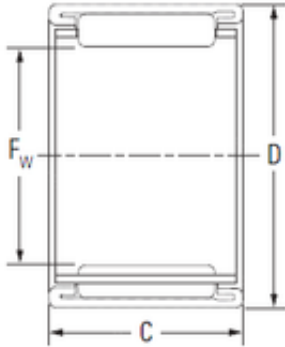

BTE Bearing Power Machinery Co., Ltd.

KOYO BTM4530 needle roller bearings

Bearing No. BTM4530

Size	45x52x30 mm
Bore Diameter	45 mm
Outer Diameter	52 mm
Width	30 mm
Fw	45 mm
D	52 mm
C	30 mm
Weight	0,12 Kg
Basic dynamic load rating (C)	45,3 kN
Basic static load rating (C0)	91,7 kN

BTM4530 Bearing 2D drawings and 3D CAD models