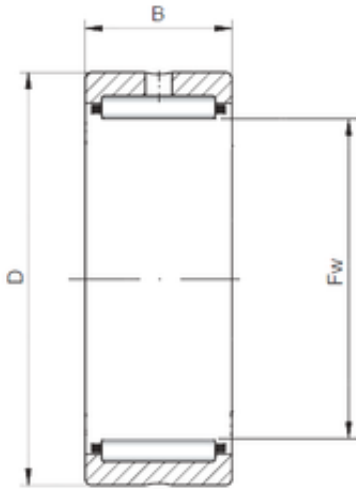

## ISO RNA4932 needle roller bearings

Bearing No. RNA4932

Size	180x220x60 mm
Bore Diameter	180 mm
Outer Diameter	220 mm
Width	60 mm
Fw	180 mm
D	220 mm
C	60 mm

RNA4932 Bearing 2D drawings and 3D CAD models